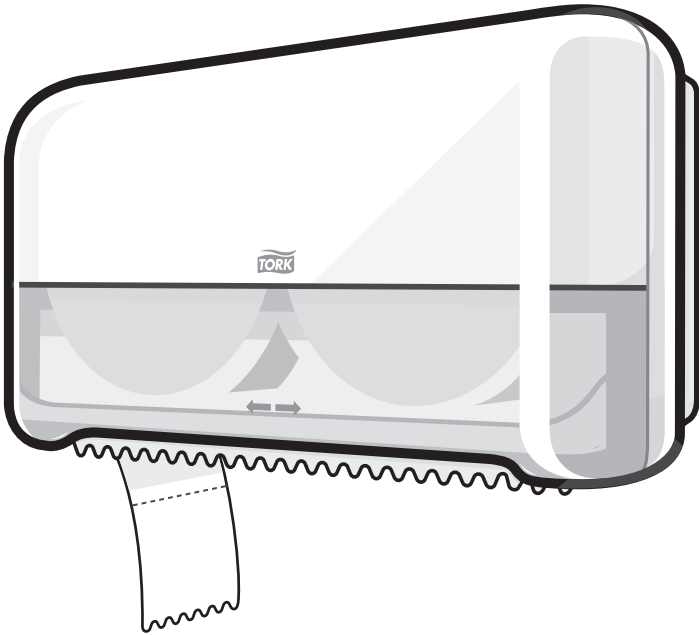

# Tork Twin Coreless Mid-size Toilet Roll Dispenser

Elevation  
Design

T7

# Tork Twin Coreless Mid-size Toilet Roll Dispenser

Tork Twin Coreless Mid-size Toilet Roll Dispenser

4

5

6

7

8

9