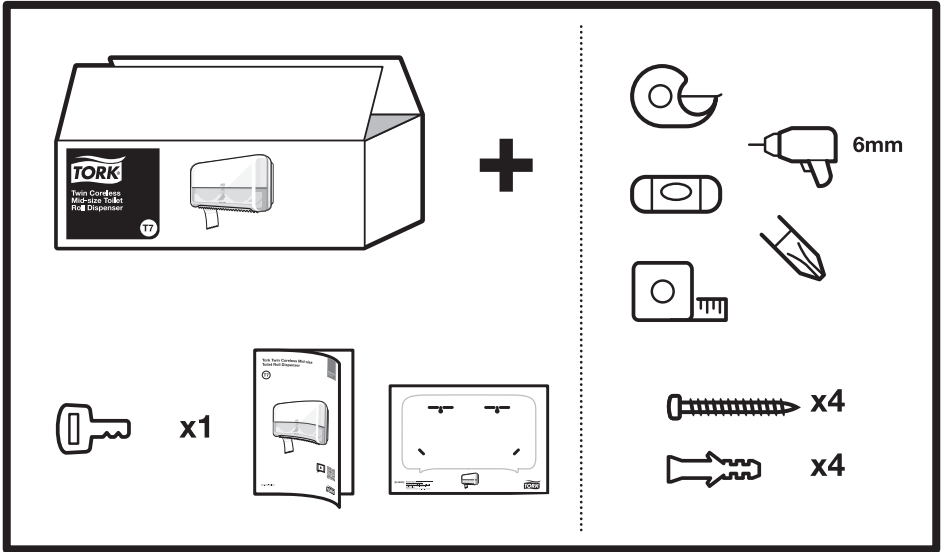

Tork Twin Coreless Mid-size Toilet Roll Dispenser