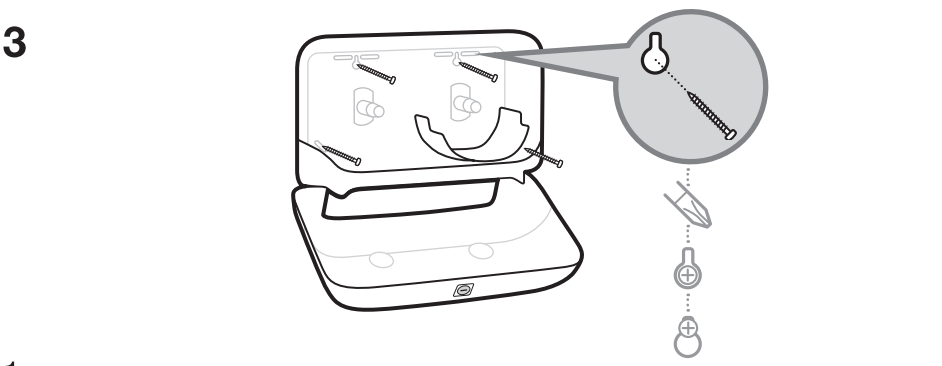

Tork Twin Coreless Mid-size Toilet Roll Dispenser