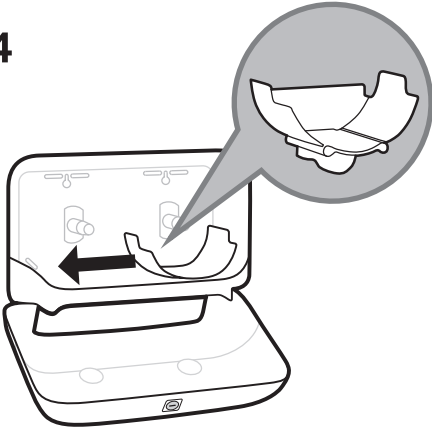

Tork Twin Coreless Mid-size Toilet Roll Dispenser

4