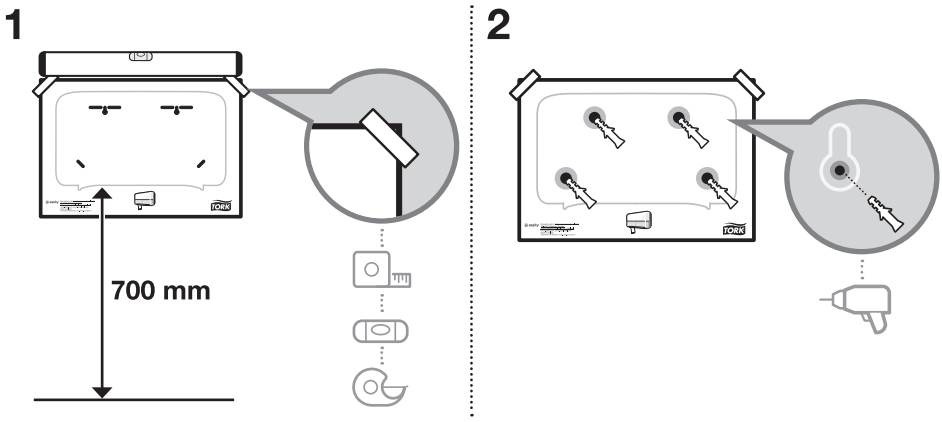

Tork Twin Coreless Mid-size Toilet Roll Dispenser